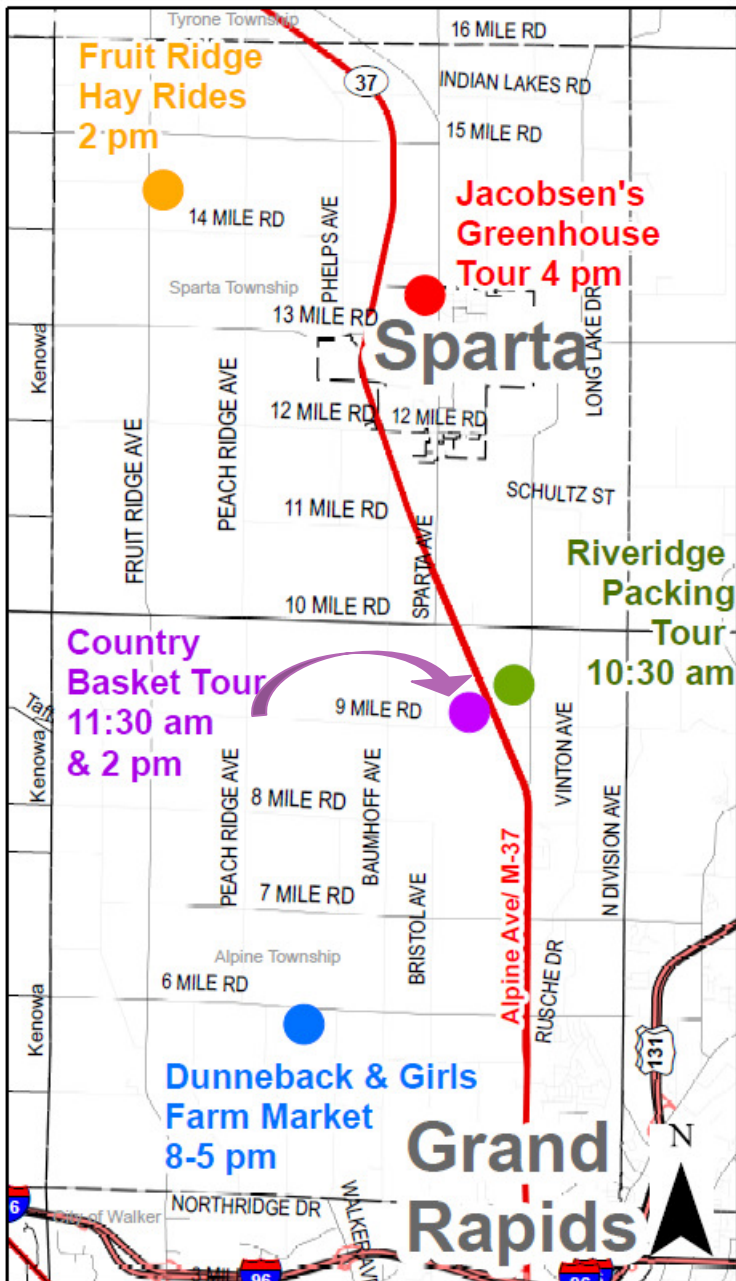

Ed Dunneback & Girls Farm Market 8-5 pm

3025 6 Mile Road, Grand Rapids, MI
Experience picking your own apples at the U Pick Gala's, Honey Crisp & more at this family farm since 1925! Check out the interactive "Trivia" 5 acre Corn maze featuring questions about sports, entertainment, history & more! Test your trivia knowledge to make the correct turn in the maze! $6.00 for adults & 12 & under $5.00; Family Four Pass for $20.00. www.dunnebackfarm.com

Jacobsen's Greenhouse 4 pm

271 North State Street, Sparta, MI 49345
Tour the 8,000 sq. ft. of greenhouse and learn about the roof vent system & landscaping tips to prepare your gardens for the winter. See the mums in production for Fall and learn pruning tips on mums in your yard. Hundreds of poinsettia's will be on display in a just "pinched" stage, see what they look like prior to display in a store. Question and answers after the free tour. www.jacobsensfloral.com

Fruit Ridge Hay Rides 12 - 9 pm

Open from 12-9 pm for family fun down on the farm. Featured activities include horse drawn hayrides through the woods and orchard, pony rides, donuts, cider and our 'Down on the Farm' corn maze adventure, with 3 interactive games and a maze look-out bridge...fun for all ages. www.fruitridgehayrides.com

Ridge Tour Map