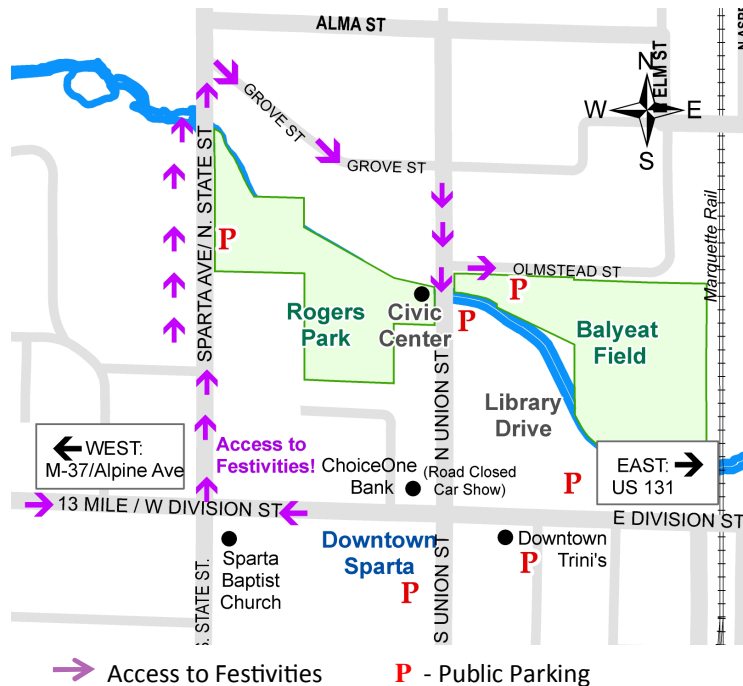

- 9- 3 pm **Smokin' BBQ Contest** – Balyeat Field
  Watch the professionals smoke brisket, pork butt, ribs, & poultry in the day long BBQ competition! Food will be available onsite for purchase!
- 9- 2:30 pm **Harvest Pantry Car Show** – North Union St
  Check out all types of cars during the car show with prizes & dash plaques for registered cars! The Car Show & Sparta Rotary will collect non-perishable foods for local food pantries!
- 10- 7 pm **Harvest Bouncers** - Library Drive
  Inflatable Play Ground: Bounce, Slide, & Crawl thru a Maze!
  Unlimited Day Bounce Pass $8.00
- 11-2 pm **Appreview Schoolyard Habitat Games** – Library Drive
  Bean bag Toss & Painting Flower Pots!
- 11-2 pm Kent ISD Bright Beginnings Free Apple Art – Library Drive
  Explore the process of art as children create an abstract apple painting using surprisingly simple tools from around the house
- 11- 3 pm **Kids Activity with Ballard Church of Christ** – Library Drive
  Ballard Church of Christ (Cost: 1 Can Food Donation)
- 11- 3 pm **Sparta 4-H Petting Zoo** - Library Drive
- 11- 3 pm **Best Michigan Apple Dessert Contest** – Balyeat Field
  Hosted by Ottawa Kent Insurance. Registration online!
- 11- 4 pm **Largest Michigan Grown Apple Contest** – Balyeat Field
  Growers: register your largest weighing apple at Steffens Orchard Market until 9/23/2010 at 3 pm. Winning apple on display at Ottawa Kent Insurance Booth in Balyeat Field.
- 11- 4 pm **Nazarene Church Apple Pie Sale** – Balyeat Field
- 11-7 pm **Harvest on the Ridge Recipe Book Sale** - Balyeat Field $15 ea.
12. Noon **1st Annual Cornhole Classic** - Balyeat Field
    Registration applications online spartachamber.com
13. Noon- 2 pm **Onstage: Lazy Blue Tunas** – Balyeat Field
    Sponsored by B & B Mechanical
14. Noon- 4 pm **Kids Games** - Library Drive
    Pumpkin Bowling, Harvest Cake Walk, Pumpkin Decoration Painting, Airbrush Tattoos & more! Affordable family games!
15. 1 pm **Antique Tractor Parade** - Gildas Club Grand Rapids Fundraiser
    Check it out through downtown Sparta enroute to the Bow Tie
16. 2:30 pm **Scarecrow, Dessert, & BBQ Awards** - Balyeat Field
17. 3:30 -5:30 pm **Onstage: Paul Sherwood & the Rhythm Section Jazz Band**
    in the Michigan Beer & Wine Tasting Tent! Jazz & Swing Music!

SATURDAY, SEPT. 25TH

LOCAL TASTES!

- 8-Noon **Harvest Pancake Breakfast** - Sparta Civic Center
  $4.00 each- 3 pancakes, sausage, & eggs! 12 & younger free! Visit the Sparta Fire Trucks on Display! Parking across from Civic Center accessible via Grove/ N. Union
- 9-1 pm **Downtown Sparta Farmers Market**- Balyeat Field
- 9-3 pm **Fresh Cider fresh from Hills Brothers & Donuts by Tom's Hometown Bakery** – Balyeat Field
- 10-7 pm **BBQ Chicken, Pulled Pork Sandwiches, BBQ ribs & more by the BBQers!**
- 11-7 pm **Big Joes Pizza by the Slice!** - Balyeat Field
- 11-7 pm **Downtown Trini's Mexican Fajitas!** - Balyeat Field
- 11-7 pm **Create a Gourmet Carmel Apple** - Balyeat Field
  Hosted by Tasty Treat!
8. Noon-7 pm **Michigan Beer, Wine, & Hard Cider Tasting Event**
   in Balyeat Field (Must show valid ID) •No Cover Charge!
   1 oz. Wine & 2 oz. Beer Samples $1.00
9. **Michigan Wineries:** St. Julian, Lemon Creek, Leelanau Cellars, Chateau of Grand Traverse, Cascade, & VanderMill Winery.
10. **Michigan Breweries:** Michigan Beer Cellar, Bells, New Holland, Saugatuck Brewery, Founders, & Arbor Brewing
    Featuring Sharkwater!
11. **Onsite Wine & Beer Education Seminars!** Meet with local breweries & wineries owners & staff including Michigan Beer Cellar of Sparta, Cascade Winery, VanderMill Winery, Great Lakes Winery, & Schmozh!

THANK YOU SPONSORS!

ChoiceOne

BANK

B&B

Mechanical Services, LLC

NORTHERN
PHYSICAL THERAPY SERVICES
Moving you in the right direction!

Consumers Energy
Count on Us

Edward Jones
MAKING SENSE OF INVESTING

McDonald's • Elite Landscape Maintenance
Rogue River Community Credit Union

SATURDAY, SEPT. 25TH

ARTS & CRAFTS

- 9- 4 pm **Art in Sparta Show N' Sale** - Rogers Park
  Hosted by Regional Arts Guild of Sparta!
  Paint in the Park activity, artistic face painting, & chalk walk! Arts & craft show with vendors selling handmade art! Booth applications
- 11- 1 pm **Free Memorial Daffodil Planting**—Rogers Park